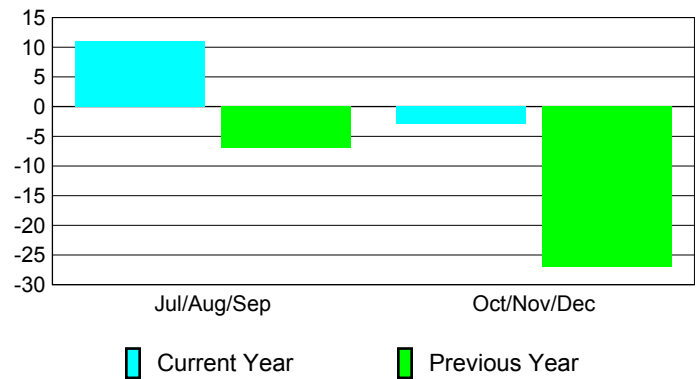

Comparison of Membership Gain/Loss

Current Year Compared to the Previous Year