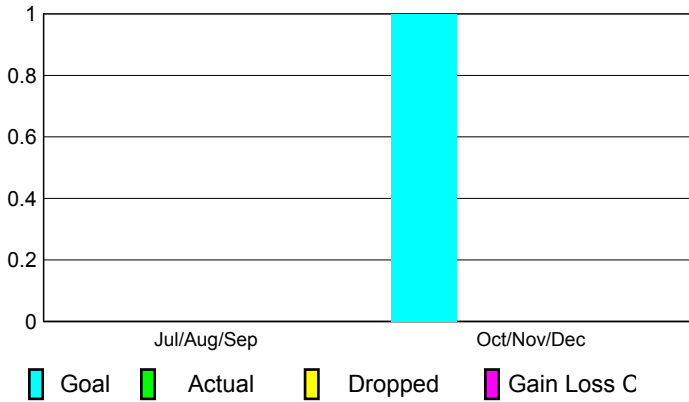

2010-2011 GMT Reports for District (or Undistricted) **District 118 U**

GMT: HOWARD PATRICK LEE

Location: TURKEY

GMT CA: 4

CLUBS

**Club Results
2010-2011**

**Clubs
2009-2010**

Month	New Club Goal	Actual New Clubs	Actual Dropped Clubs	Gain/Loss of Clubs	Gain/Loss of Clubs
Jul/Aug/Sep	0	0	0	0	0
Oct/Nov/Dec	1	0	0	0	0
Totals	1	0	0	0	0

Club Results 2010-2011

Goal, New, Dropped, Gain/Loss

Comparison of Club Gain/Loss

Current Year Compared to the Previous Year

YTD Status Quo Clubs 2010-2011

Status Quo Clubs Compared to Status Quo Members

MEMBERSHIP