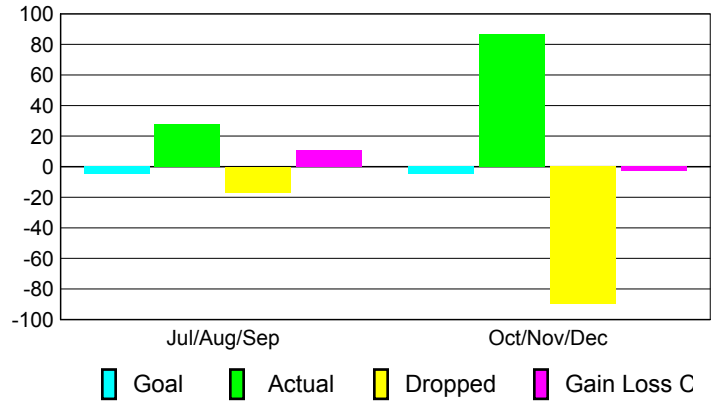

Membership Results 2010-2011

Goal, New, Dropped, Gain/Loss